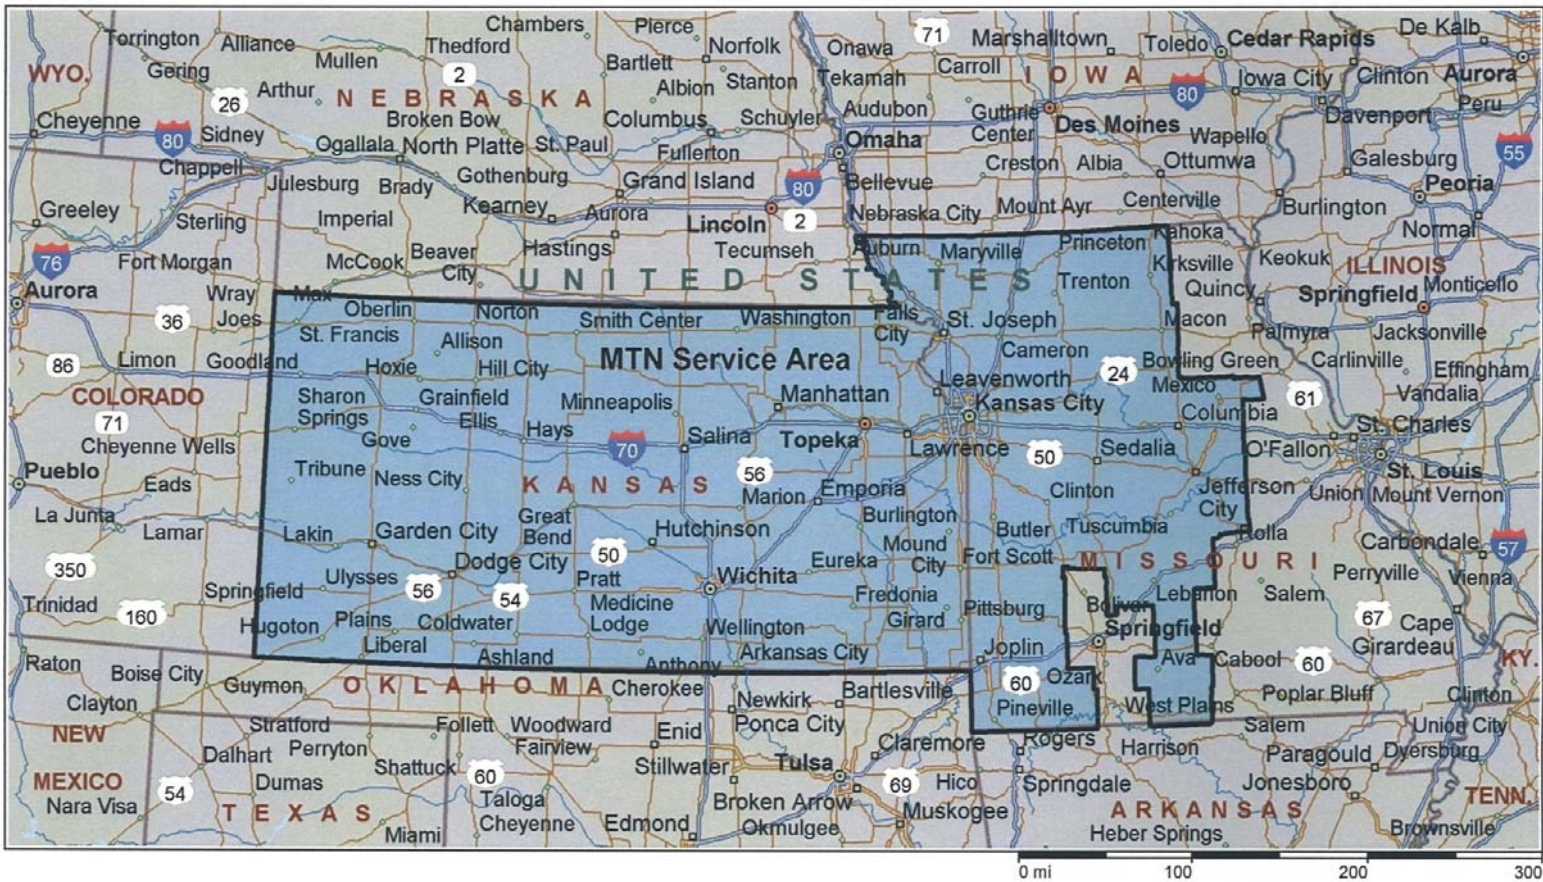

MTN SERVICE AREA

Main Office and HLA

Laboratory

Satellite Wichita Office

150,701 Square Miles